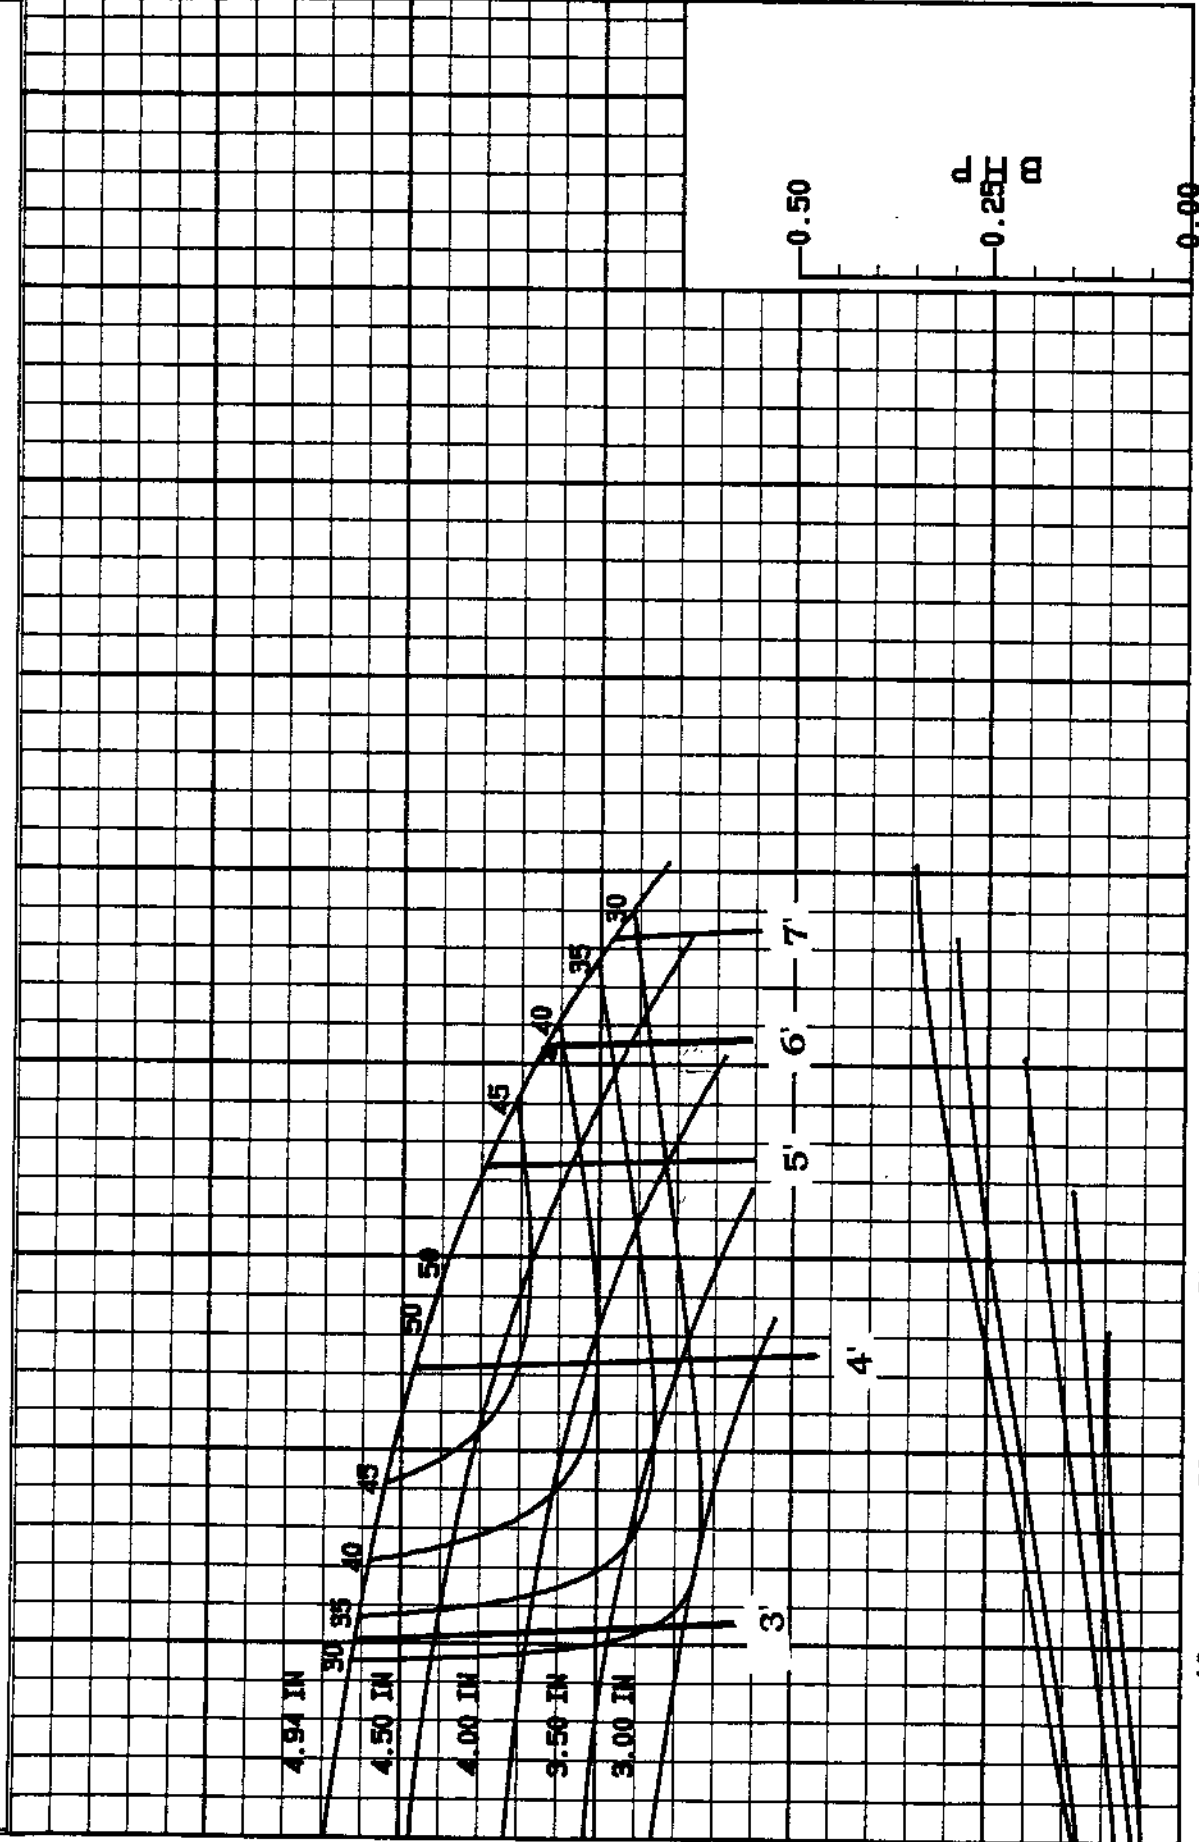

# 60 Hz

**PRICE PUMP CO.** CURVE NUMBER: 6130021-37 MODEL: CD100SS SIZE: 1X1-1/4X5 RPM: 1800  
 SONOMA, CALIFORNIA IMPELLER DIA: VARIOUS MIN. IMPELLER DIA: 3.00" MAX. IMPELLER DIA: 4.94" MAX. SOLIDS: .125"  
 CUSTOMER: PPCO CUSTOMER'S P.O.  
 Ph. (707) 938-8441 Fax (707) 938-0784 REMARKS: 99/99/99

FLOW (USGPM)

HEAD (FT)