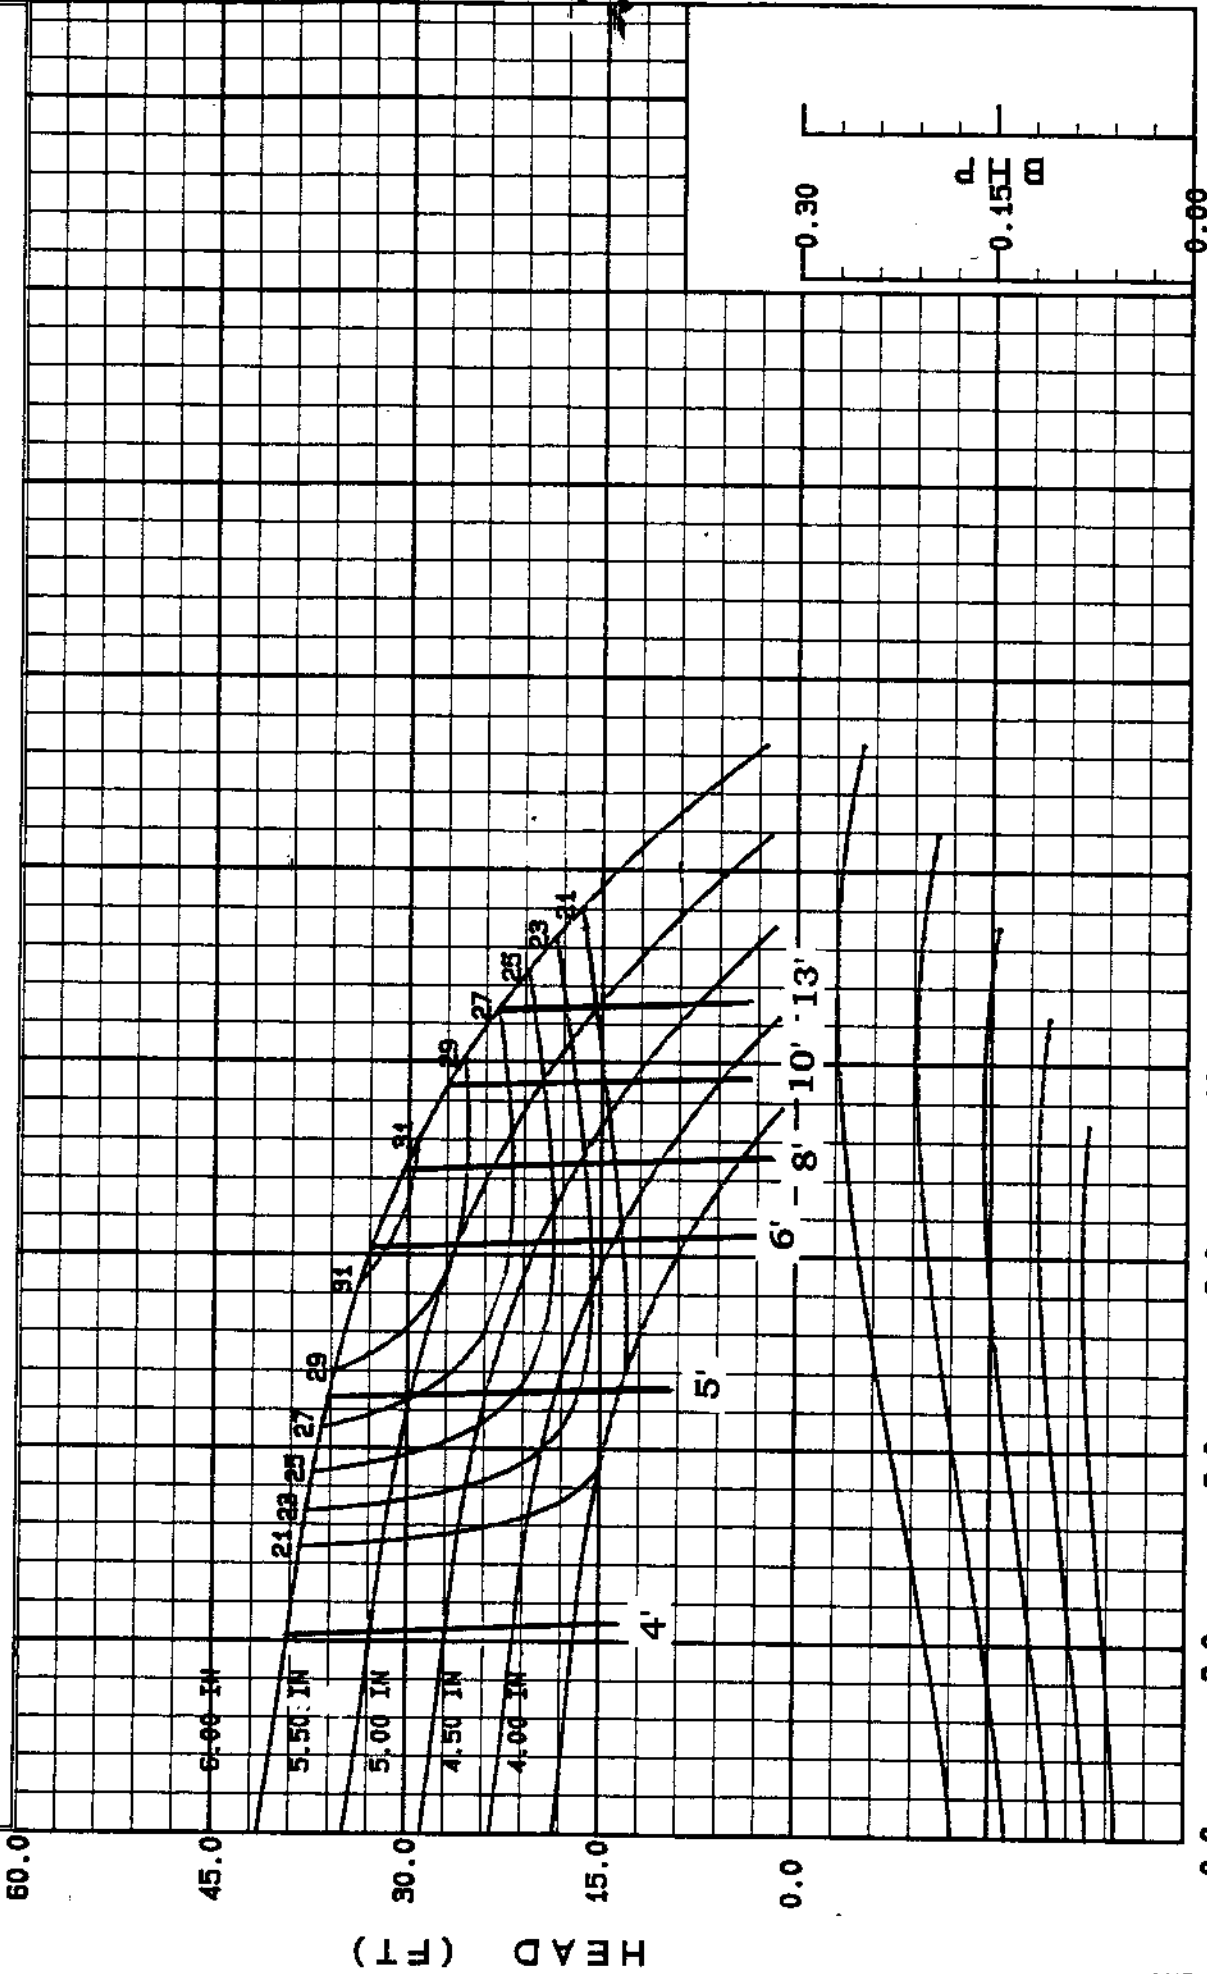

60 Hz

P PRICE PUMP CO. CURVE NUMBER: **BB00047** MODEL: **HP75** SIZE: **3/4X3/4X6** RPM: **1800**
 SONOMA, CALIFORNIA IMPELLER DIA: **VARIOUS** MIN. IMPELLER DIA: **4.00"** MAX. IMPELLER DIA: **6.00"** MAX. SOLIDS: **0.03"**
 CUSTOMER: **PPCO** CUSTOMER'S P.O. _____
 Ph. (707) 938-8441 Fax (707) 938-0764 REMARKS: **04/02/93**

60.0
 45.0
 30.0
 15.0
 0.0
 HEAD (FT)

0.0
 3.0
 6.0
 9.0
 12.0
 15.0
 18.0
 21.0
 24.0
 27.0
 FLOW (USGPM)

0.30
 0.15
 0