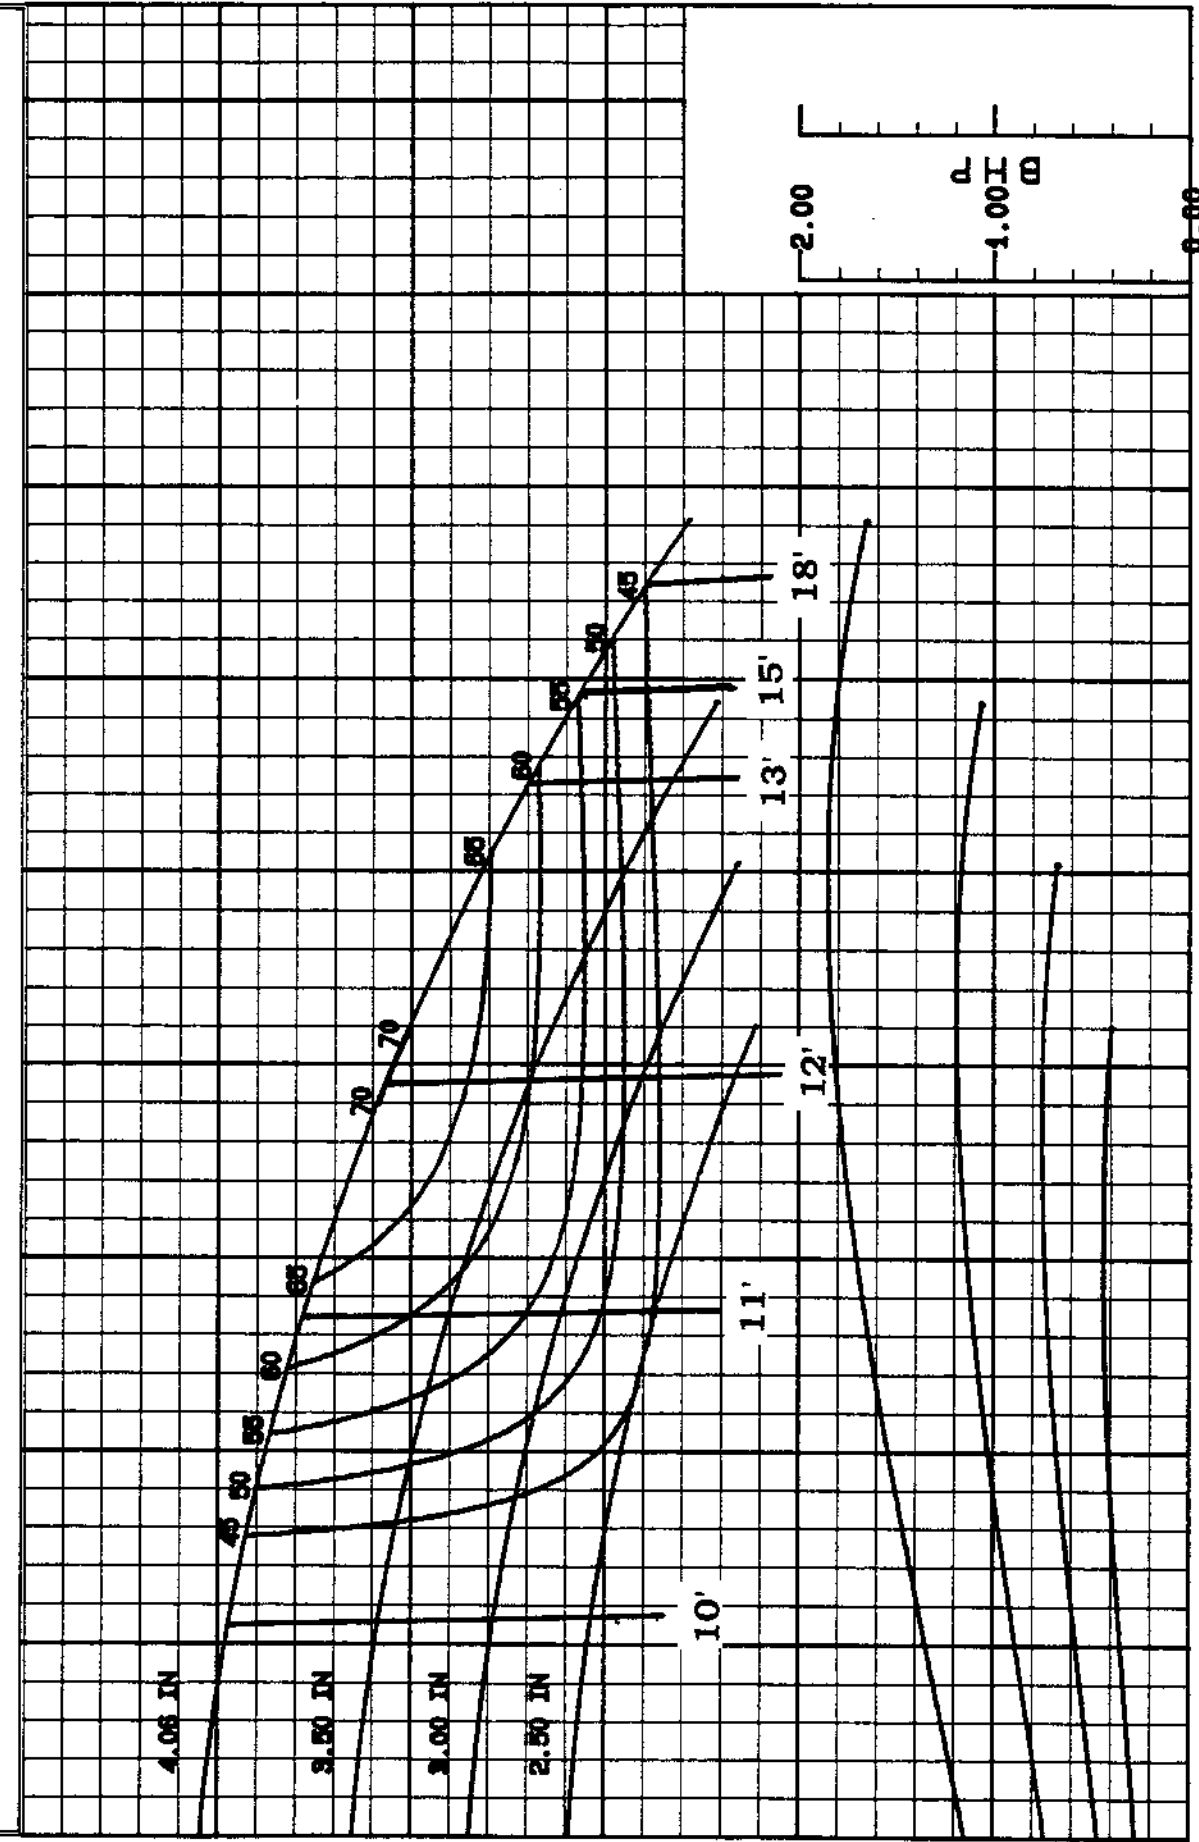

60 Hz

PRICE PUMP CO. CURVE NUMBER: **4770078** MODEL: **RC200** SIZE: **2X2X4** RPM: **3450**
 SONOMA, CALIFORNIA IMPELLER DIA: **VARIOUS** MIN. IMPELLER DIA: **2.50"** MAX. IMPELLER DIA: **4.06"** MAX. SOLIDS: **.38"**
 CUSTOMER: **PPCO** CUSTOMER'S P.O.: _____
 PL (707) 938-8441 Fax (707) 938-0764 REMARKS: **08-01-94**

FLOW (GPM)

HEAD (FT)