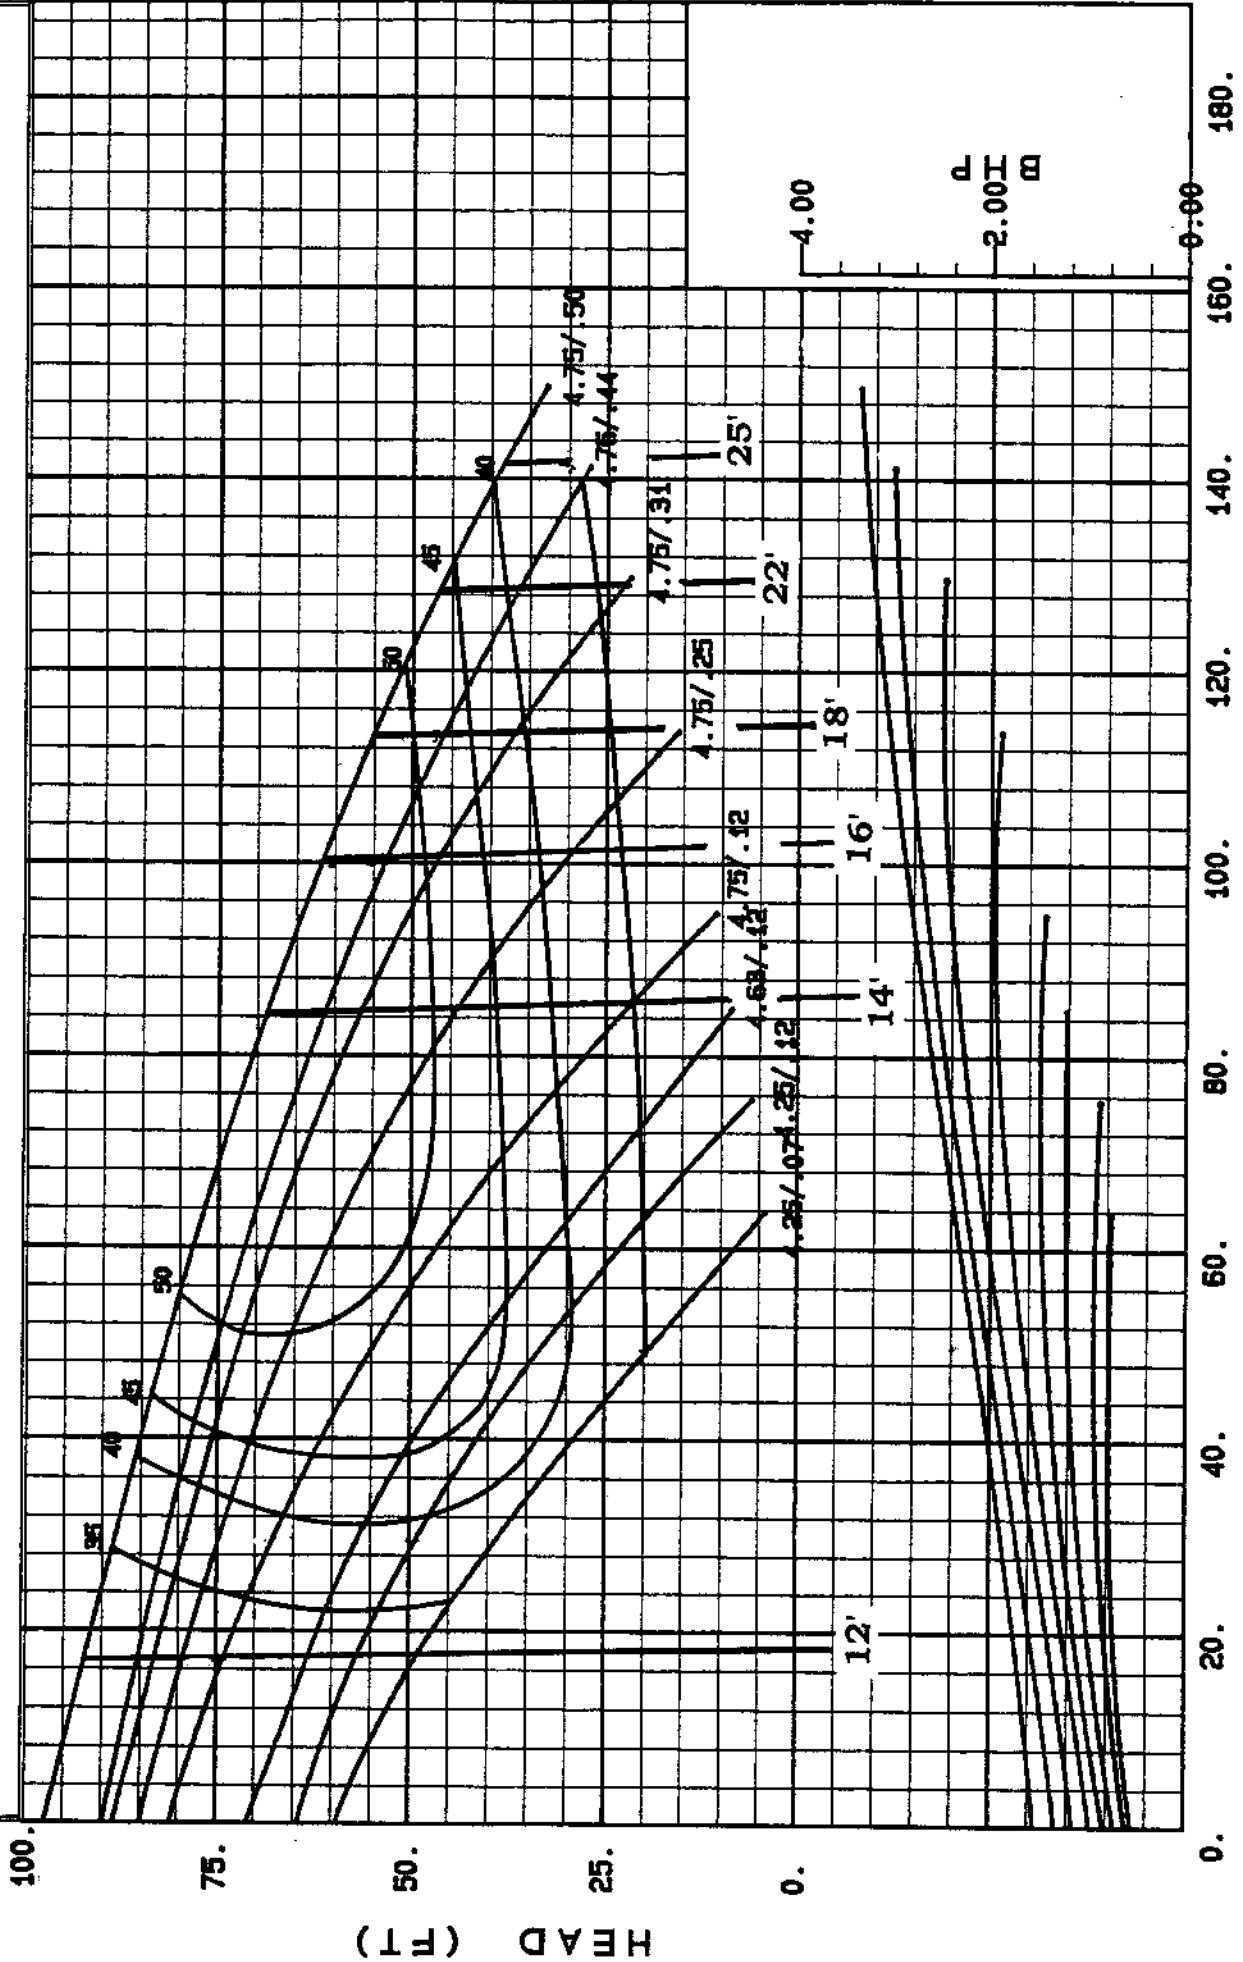

60 HZ

PRICE PUMP CO. CURVE NUMBER: 4680001

SONOMA, CALIFORNIA IMPELLER DIA: VARIOUS

CUSTOMER:

PH (707) 938-8441 FAX (707) 938-0764 REMARKS: 9/91

MODEL: SP150 AI & SS SIZE: 1-1/2x1-1/2x5RPM: 3500

MIN. IMPELLER DIA: 2.5" MAX. IMPELLER DIA: 4.75" MAX. SOLIDS: .06"

CUSTOMER'S P.O.

FLOW (GPM)