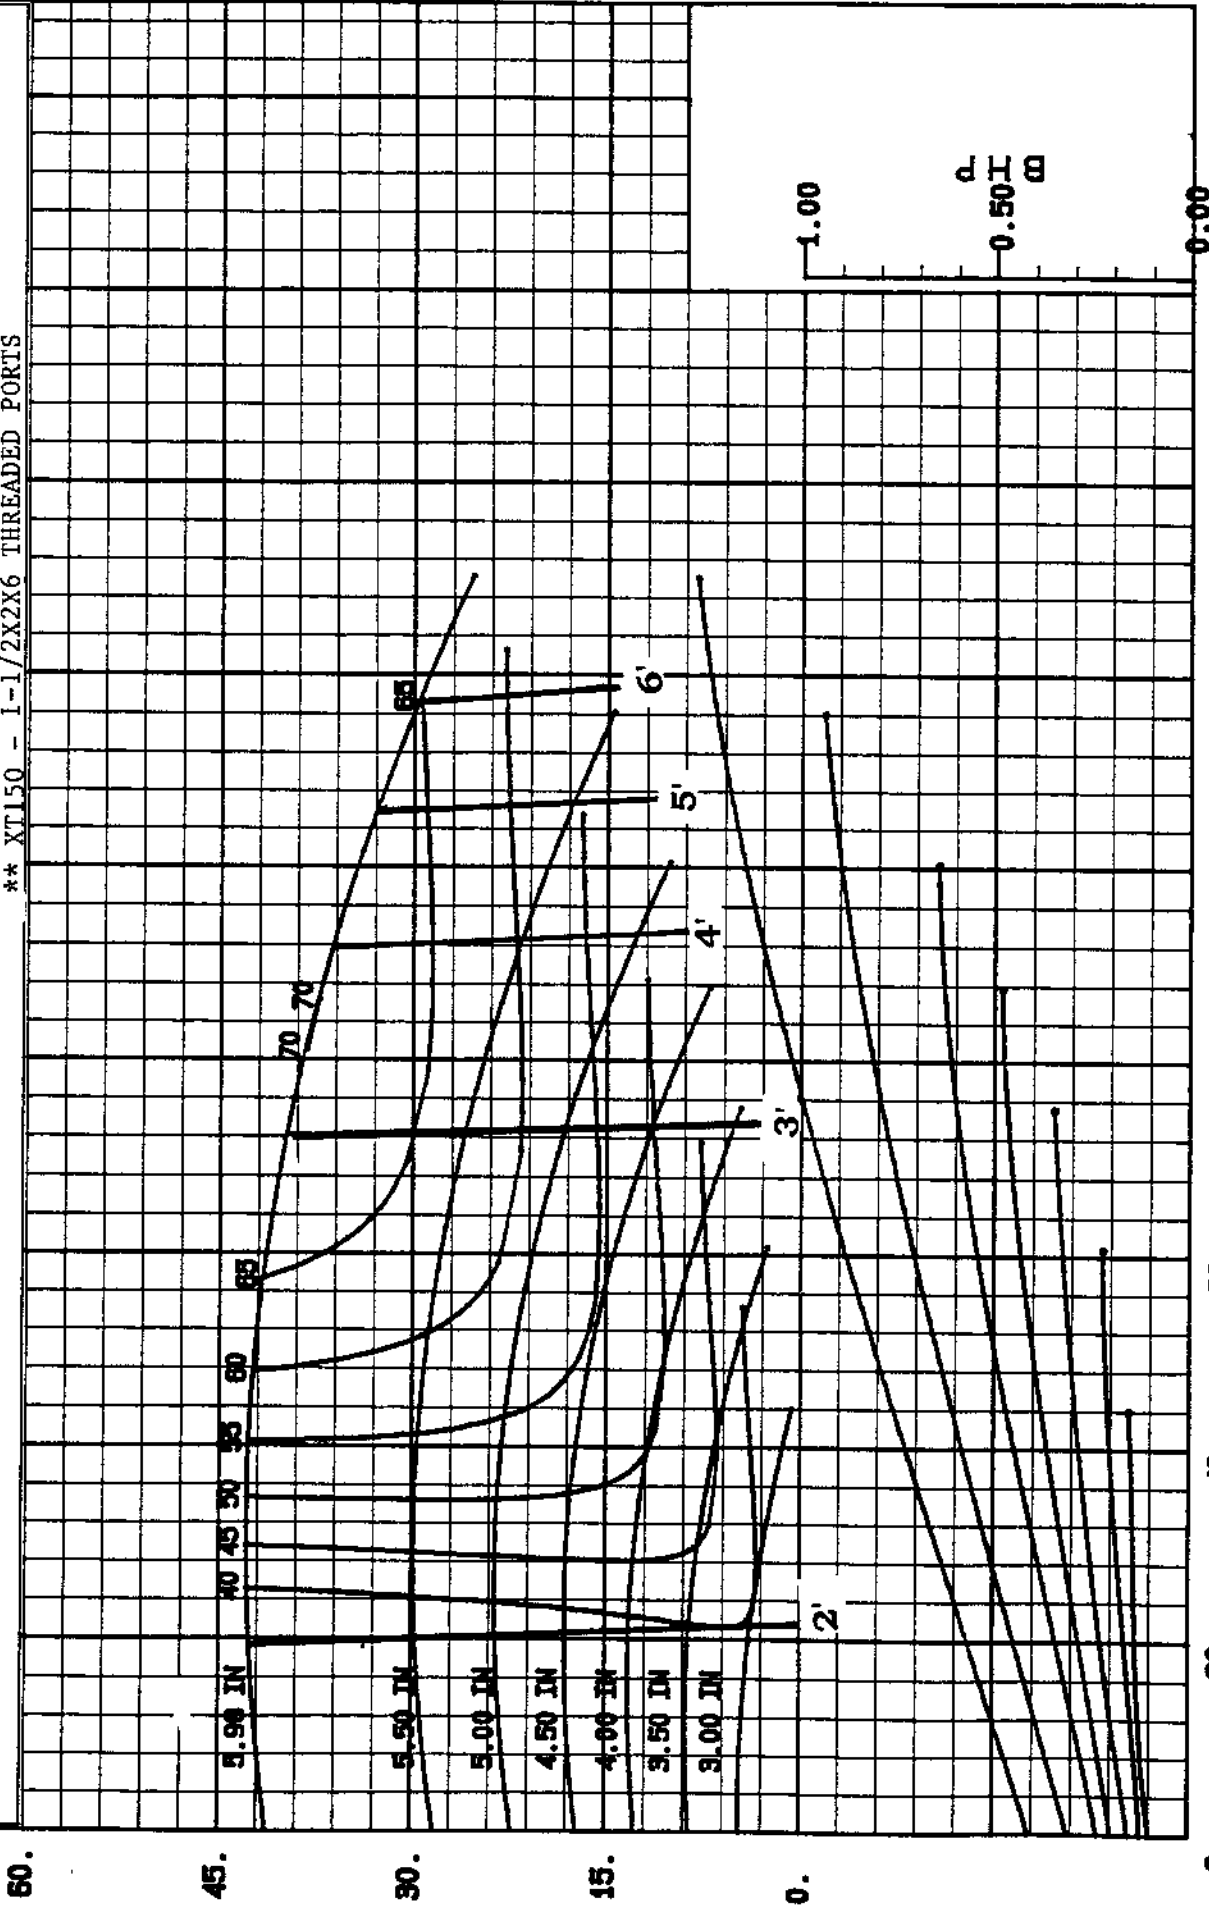

60 Hz

PRICE PUMP CO. CURVE NUMBER: X000099-57 MODEL: XL/XT150 *1-1/2X3X6 **1-1/2X2X6 RPM: 1750
SONOMA, CALIFORNIA IMPELLER DIA: VARIOUS MIN. IMPELLER DIA: 3.00" MAX. IMPELLER DIA: 5.98" MAX. SOLIDS: .19"
CUSTOMER: PPCO CUSTOMER'S P.O.

Ph (707) 938-8441 Fax (707) 938-0784 08-01-84
REMARKS: * XL150 = 1-1/2X3X6 FLANGED PORTS
** XT150 = 1-1/2X2X6 THREADED PORTS

180. 160. 140. 120. 100. 80. 60. 40. 20. 0. FLOW (GPM)